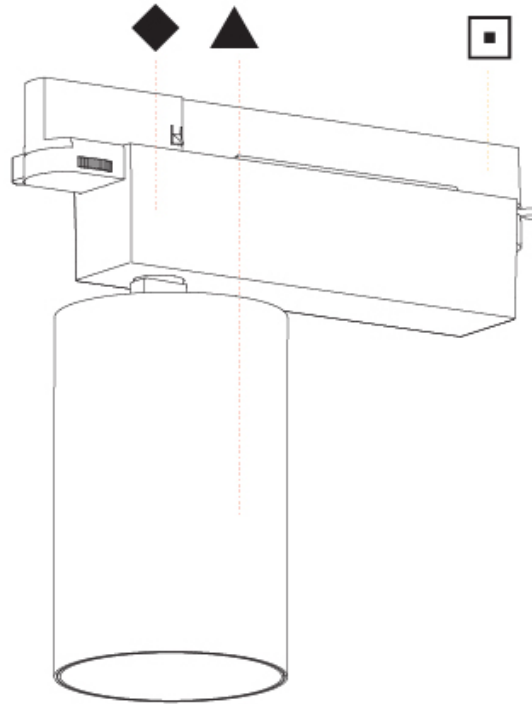

CENTRIQ 95 TRACK

A3T022-

PROJECT

TYPE

SPECIFIER

QUANTITY

DATE